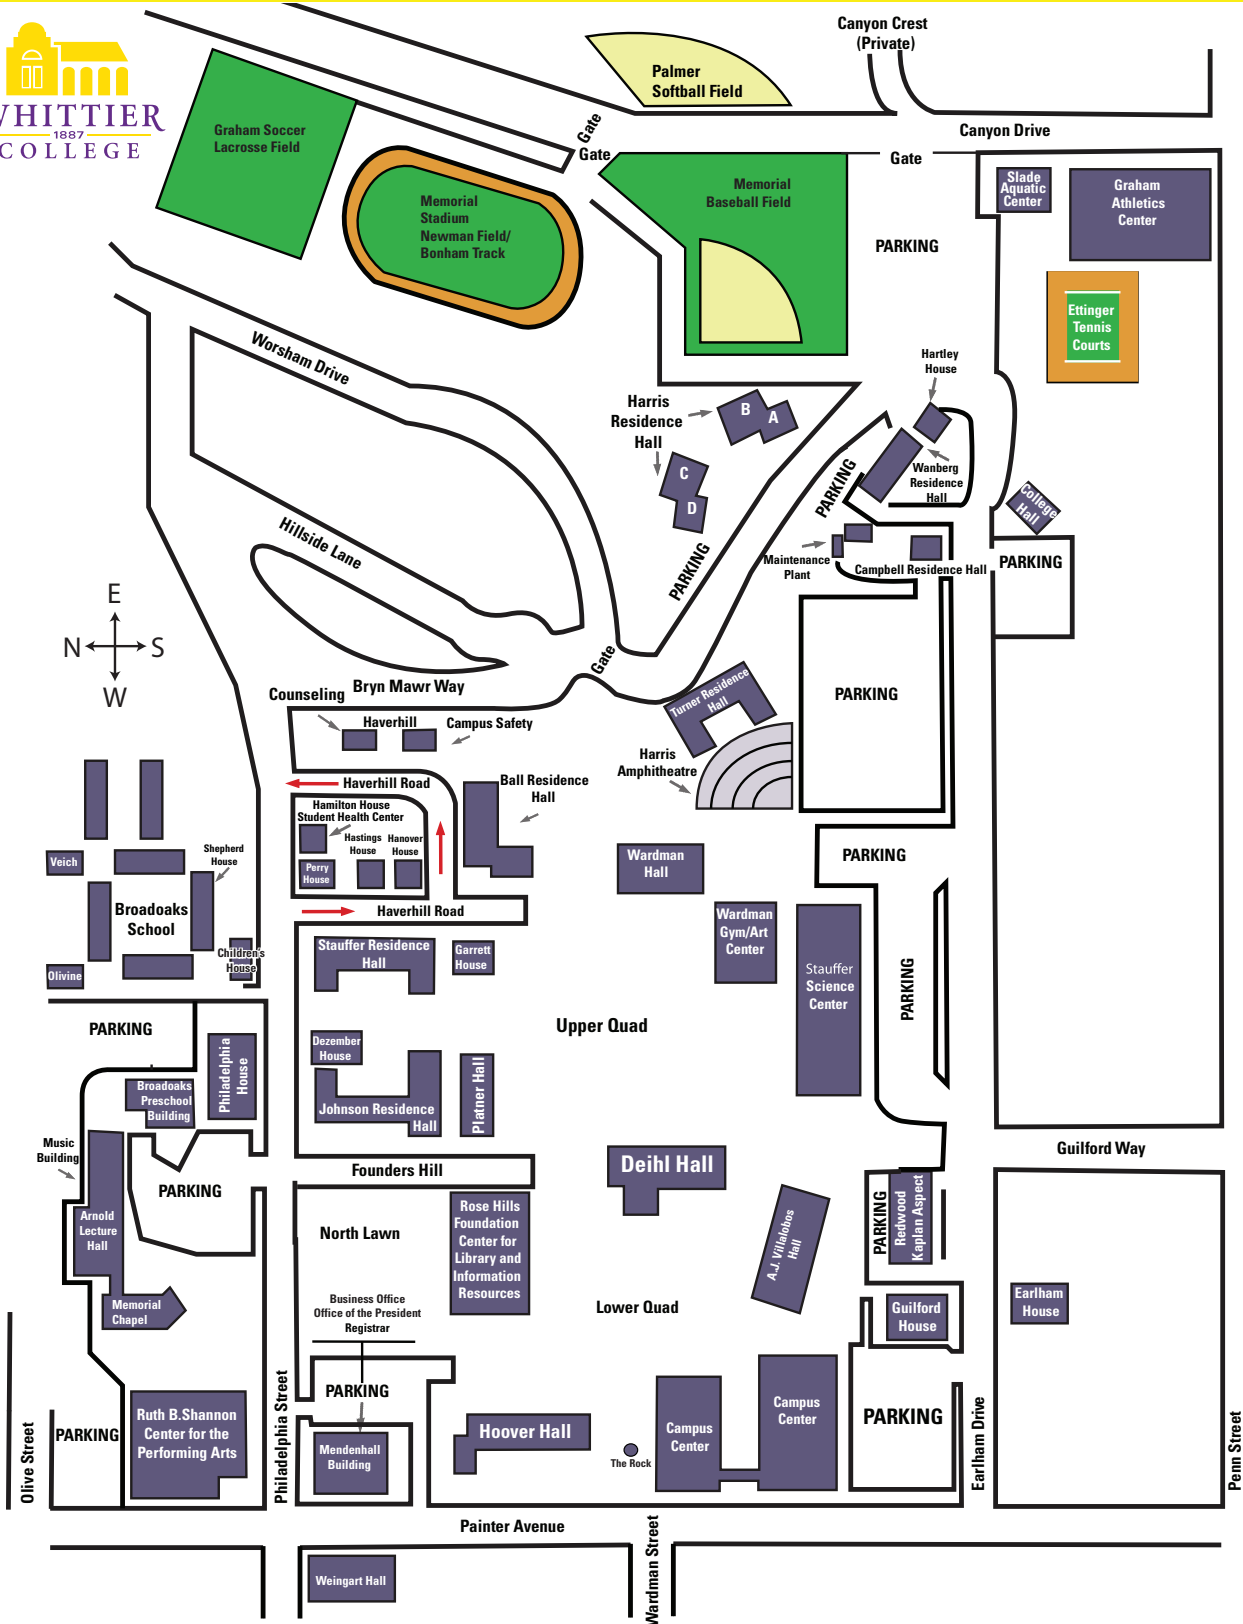

Whittier College Campus Map

Alphabetical Directory of Buildings and Offices

A.J. Villalobos Hall
Arnold Hall
Music
Ball Residence Hall
Broadoaks Children's School
Campbell Residence Hall
Campus Center
Acropolis (yearbook)
Bookstore
Campus Inn (dining facility)
Weingart Center for Career Planning and Off Campus Programs
Bill and Harriet's Club 88
ASWC Student Government Offices
Cultural Center
Dean of Students
Ettinger Lounge
KPOET Radio

Leadership Experience and Programs (LEAP) Office
Mailroom
Office Programs
Quaker Campus (QC) Newspaper
Residential Life
Rose Hills Courtyard
The Spot
Campus Safety
College Hall
Development Offices
Counseling Center
Deihl Hall
Modern Languages and Literature
Earlham House
Ettinger Tennis Courts
Garrett Faculty Master House
Graham Athletic Center
Dave Jacobs Court
George Allen Fitness Center

Media Center
Political Science
Religious Studies
Social Work
Sociology
Redwood Building
Aspect International
The Rock
Rose Hills Foundation Center for Library and Information Resources
Center for Advising and Academic Success (CAAS)
Disability Services
IT Services
Wardman Library
Ruth B. Shannon Center for the Performing Arts
Box Office
Robinson Theatre
Studio Theatre
Theatre Arts
Slade Aquatics Center

Stauffer Residence Hall
Stauffer Science Center
Biology
Chemistry
Environmental Science
Mathematics
Physics
Psychology
Turner Residence Hall
Wanberg Residence Hall
Wardman Gym/Art Center
Art
Art History
Residence Hall
Whittier Scholars
Weingart Hall
Admission
Financial Aid